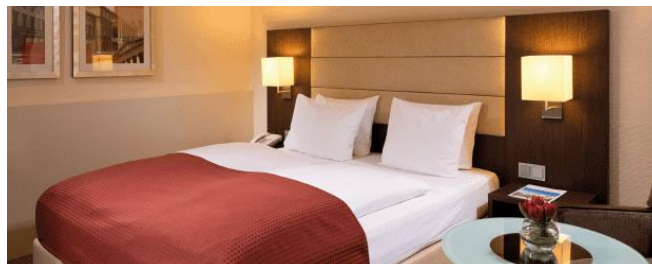

Hotel accommodation

Leonardo Munich Arabellapark
Effnerstrasse 99
81925 München

Tel: +49 89 927980
e-mail: info.arabellapark@leonardo-hotels.com